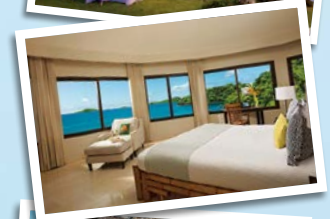

We hope to see you in Panama this January, where the **entire, all-inclusive Dreams Playa Bonita resort has been reserved exclusively for guests of NuTech Seed®**. We'll have a special opportunity to enjoy a private night tour of the Panama Canal, one of the world's great engineering marvels. We'll also visit a pineapple farm. Catch up with old friends, make new ones and celebrate everything that makes this farm life so special.

Amenities

- Seven gourmet restaurants:
  Enjoy limitless access to dining, as well as top-shelf spirits, beer and wine and bottomless juices and soft drinks
- Four on-site bars, including a music lounge
- 24-hour fitness center
- Infinity pool
- Ping-Pong
- Jogging path
- Beach volleyball
- Yoga
- Putting green and driving range
- Full-service, world-class spa
- Kayaks
- Water aerobics
- Pool volleyball

Activities*

- Discover exciting nightlife and shopping in Panama City
- Explore Panama City's historic district and Casco Viejo (complimentary shuttle from hotel)
- Take a rainforest tour or hike in nearby Soberania National Park—features an aerial tram for a treetop view of the jungle
- Explore some of Panama's 1,500 islands
- Go sport fishing
- Golf at the lush Tucán Golf Course
- Visit El Valle de Anton, a charming natural and cultural destination in the crater of the inactive El Valle volcano
- Watch the sun rise on the Atlantic and set on the Pacific

*Additional costs may apply.

Get all the details!

Interested in joining us in Panama next winter? Talk to your NuTech Seed professional or call 1-888-647-3478.

NuTech
Seed®