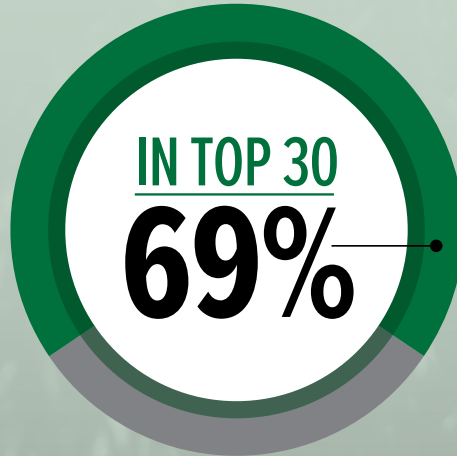

STATE AND MANAGEMENT PLOT DATA:

1ST PLACE

F.I.R.S.T. Washington, IA

98.6 bu/A

1ST PLACE

F.I.R.S.T. Macomb, IL

83.9 bu/A

F.I.R.S.T. DATA

Site	Year	Region	Previous Crop	Tillage	Soil Texture	Plant Date	Gross Income Rank	Yield Advantage
Washington, IA	2022	IASO	Corn	No-till	Sandy clay loam	5/16/22	1	10.9
Henry, IL	2023	ILNC	Corn, 2+ yr	Minimum w/fall till	Silt loam	5/6/23	16	3.7
Macomb, IL	2022	ILNC	Corn	Conventional w/fall till	Silt loam	5/24/22	1	9.8
Tuscola, IL	2023	ILSC	Corn	Conventional w/fall till	Silty clay loam	5/17/23	6	4.4
Washington, IA	2023	IASO	Corn	No-till	Silty clay loam	5/2/23	14	1.2
Effingham, IL	2022	ILSO	Corn	Conventional w/fall till	Clay loam	5/16/22	1	14.0
Macomb, IL	2023	ILNC	Corn	Conventional w/fall till	Silt loam	5/18/23	5	7.0
Gridley, IL	2023	ILNC	Corn	Conventional w/fall till	Silt loam	5/6/23	30	1.4
Trenton, MO	2022	MONO	Corn, rye cover crop	No-till	Silt loam	5/12/22	14	0.4
Oakland, IA	2022	IASO	Corn	No-till	Sandy clay loam	5/22/22	12	3.0

The foregoing is provided for informational use only. Please contact your NuTech Seed sales professional for information and suggestions specific to your operation. Product performance is variable and depends on many factors, such as moisture and heat stress, soil type, management practices, and environmental stress, as well as disease and pest pressures. Individual results may vary.

™ Trademarks of Corteva Agriscience and its affiliated companies. The transgenic soybean event in Enlist E3® soybeans is jointly developed and owned by Corteva Agriscience and M.S. Technologies L.L.C. Enlist Duo® and Enlist One® herbicides are not registered for sale or use in all states or counties. Contact your state pesticide regulatory agency to determine if a product is registered for sale or use in your area. Enlist Duo and Enlist One are the only 2,4-D products authorized for use with Enlist crops. Consult Enlist herbicide labels for weed species controlled. Always read and follow label directions.

© 2023 Corteva.