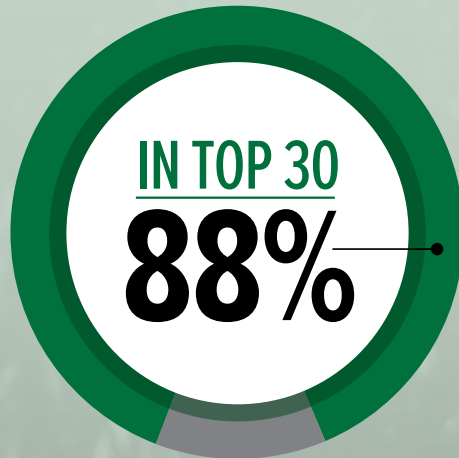

STATE AND MANAGEMENT PLOT DATA:

3RD PLACE

Iowa Crop Improvement Association,
Central testing district

81.7 bu/A

9TH PLACE

FIRST Trials Central City, IA

87.1 bu/A

FIRST TRIALS

Site	Year	Region	Previous Crop	Tillage	Soil Texture	Plant Date	Yield	Gross Income Rank	Yield Advantage
Winterset, IA	2024	IASO	Corn	Minimum w/o fall till	Silty clay loam	5/12/24	88.2	10	2.5
Seneca, IL	2024	ILNO	Corn	Conventional w/ fall till	Silt loam	5/22/24	86.2	2	8.2
Dixon, IL	2024	ILNO	Corn	No-till	Silt loam	5/17/24	84.0	25	1.9
Victor, IA	2024	IASC	Corn	No-till	Silty clay loam	5/19/24	83.8	6	5.7
Oakland, IA	2024	IASO	Corn	No-till	Silty clay loam	5/10/24	82.1	15	0.5
Winnebago, IL	2024	NCSL	Corn	Conventional w/ fall till	Silt loam	5/16/24	81.2	14	2.5
Thomson, IL	2024	ILNO	Corn	Minimum w/o fall till	Silt loam	5/1/24	76.4	28	1.4
Malta, IL	2024	ILNO	Corn	Conventional w/ fall till	Silt loam	5/17/24	75.6	8	6.1
Washington, IA	2024	IASO	Corn	No-till	Silty clay loam	5/19/24	75.2	30	-8.5
Janesville, WI	2024	NCSL	Corn	Minimum w/ fall till	Silt loam	5/15/24	73.7	6	6.4

The foregoing is provided for informational use only. Please contact your NuTech Seed sales professional for information and suggestions specific to your operation. Product performance is variable and depends on many factors, such as moisture and heat stress, soil type, management practices and environmental stress, as well as disease and pest pressures. Individual results may vary.

™ Trademarks of Corteva Agriscience and its affiliated companies. The transgenic soybean event in Enlist E3® soybeans is jointly developed and owned by Corteva Agriscience and M.S. Technologies L.L.C. Enlist One® and Enlist Duo® are not labeled for use in all 50 states. To find product labels, state registration status, and additional resources about the Enlist® weed control system and its availability, visit Enlist.com. For additional stewardship information on Enlist crops and to review seed product use guide details, visit traitstewardship.com.

© 2024 Corteva.