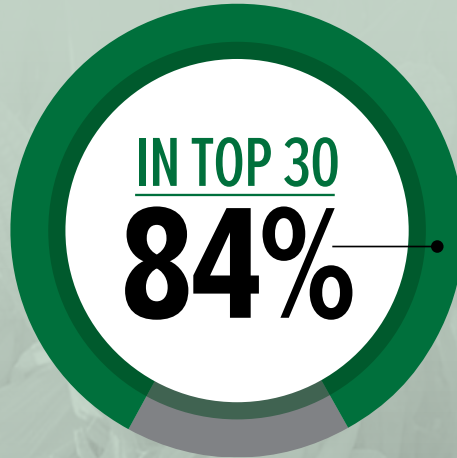

STATE AND MANAGEMENT PLOT DATA:

2ND PLACE

South district early 2-year mean

228.3 bu/A

1ST PLACE

Fehr Brothers Corn Plot 2023,
Eureka, IL, third-party trial

254.2 bu/A

F.I.R.S.T. DATA

Site	Year	Region	Previous Crop	Tillage	Soil Texture	Plant Date	Yield	Gross Income Rank	Yield Advantage
Postville, IA	2023	NCTS	Soybeans	Minimum w/o fall till	Silt loam	5/10/23	340.0	7	17.2
Malta, IL	2023	ILNO	Soybeans	Minimum w/o fall till	Silt loam	5/4/23	317.2	4	17.5
Winnebago, IL	2023	ILNO	Soybeans	Minimum w/o fall till	Silt loam	5/11/23	316.7	2	28.5
Grand Ridge, IL	2022	ILNO	Soybeans	Conventional w/fall till	Silt loam	4/28/22	295.6	6	14.7
Maryville, MO	2022	MONO	Soybeans	No-till	Silty clay loam	4/22/22	295.4	2	13.6
Sublette, IL	2022	ILNO	Corn, 2+ yr	Conventional w/fall till	Silt loam	5/10/22	294.7	5	19.3
Grand Ridge, IL	2023	ILNO	Soybeans	Minimum w/fall till	Silt loam	4/28/23	292.7	6	20.4
Walnut, IL	2023	ILNO	Corn	Minimum w/fall till	Silty clay loam	5/3/23	291.0	10	18.1
Sully, IA	2023	IAEC	Soybeans	No-till	Silty clay loam	4/29/23	287.0	7	12.3
Cairo, MO	2022	MONO	Soybeans	Minimum w/o fall till	Silt loam	5/13/22	286.1	6	10.0

The foregoing is provided for informational use only. Please contact your NuTech Seed sales professional for information and suggestions specific to your operation. Product performance is variable and depends on many factors, such as moisture and heat stress, soil type, management practices and environmental stress, as well as disease and pest pressures. Individual results may vary.

™ Trademarks of Corteva Agriscience and its affiliated companies. AM – Optimum® AcreMax® Insect Protection system with YGCB, HX1, LL, RR2. Contains a single-bag integrated refuge solution for above-ground insects. Roundup Ready® is a registered trademark of Bayer Group.

© 2024 Corteva.